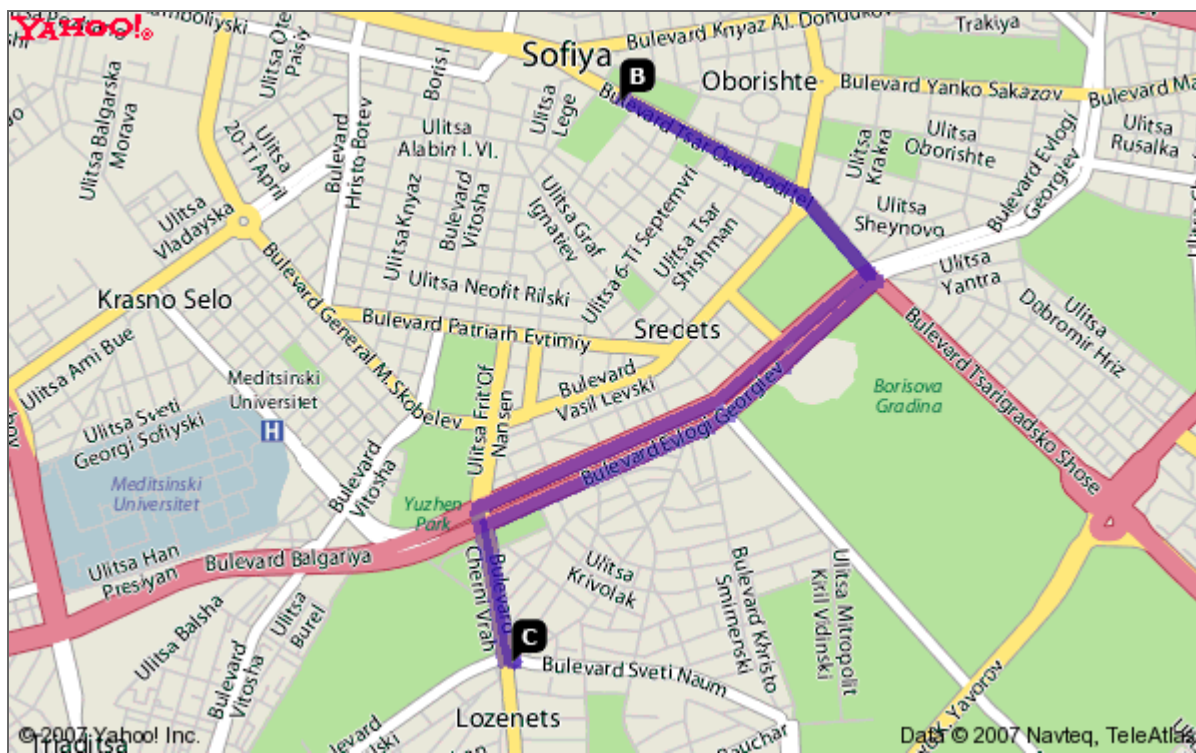

Directions to Al. Batenberg Sq., Hotel Hemus default way - More info at WWW.SKI.BG

Summary and Notes

START **A** 42.678381,23.322021,,,,,,

B 42.696047,23.326656,

FINISH **C** 42.678381,23.322021,,,,,,

Total Distance: 4 miles, Total Time: 10 mins (approx.)

NOKIA Snowboard FIS World Cup Big Air SOFIA 2007

	Distance	Cumulative
A 42.678381,23.322021,,,,,,		
1. Starting at 42.678381,23.322021 on BULEVARD SVETI NAUM going toward BULEVARD CHERNI VRAH	go < 0.1 mi	< 0.1 mi
2. Turn R on BULEVARD CHERNI VRAH	go 0.3 mi	0.3 mi
3. Turn R on BULEVARD EVLOGI GEORGIEV	go 1.0 mi	1.3 mi
4. Turn L on BULEVARD TSAR OSVOBODITEL	go 0.7 mi	2.0 mi
5. Arrive at 42.696047,23.326656, on the L		
B 42.696047,23.326656,		

Distance: 2.0 miles, Time: 5 mins

B 42.696047,23.326656,		
1. Starting at 42.696047,23.326656 on BULEVARD TSAR OSVOBODITEL going toward ULITSA DYAKON IGNATIY	go 0.7 mi	0.7 mi
2. Turn R on BULEVARD EVLOGI GEORGIEV	go 1.0 mi	1.7 mi
3. Turn L on BULEVARD CHERNI VRAH	go 0.3 mi	2.0 mi
4. Turn L on BULEVARD SVETI NAUM	go < 0.1 mi	2.0 mi
5. Arrive at 42.678381,23.322021, on the R		
C 42.678381,23.322021,,,,, 42.678381,23.322021,,,,,,		

Distance: 2.0 miles, Time: 5 mins

Total Distance: 4 miles, Total Time: 10 mins (approx.)

When using any driving directions or map, it's a good idea to do a reality check and make sure the road still exists, watch out for construction, and follow all traffic safety precautions. This is only to be used as an aid in planning.